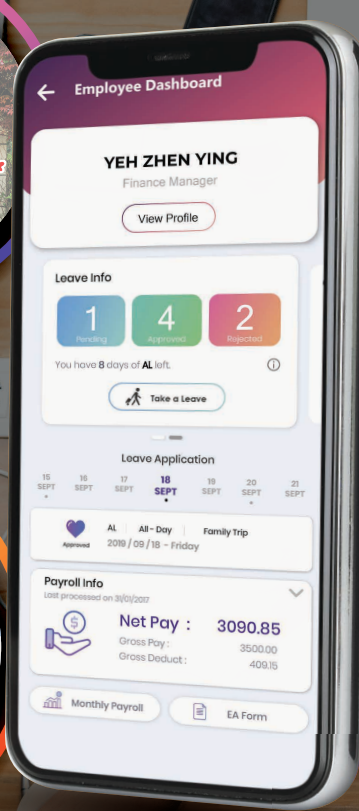

SQL Payroll

e-Leave Mobile App

Apply Anytime Anywhere

User Friendly

- Unlimited Employee Records
- Approval & Notification
- Simplified Interface
- Sync to SQL Payroll

Employee

- Employee Dashboard
- Easy Leave Status Checking
- Unlimited Years Salary Records
- Detail Payslip info

Employer

- Easy Approval
- Apply Leave on Behalf
- Employee Leave Application
- Manager Dashboard

STAFF
Apply Leave
*Notification

MANAGER
Approval
*Notification

SQL
Payroll